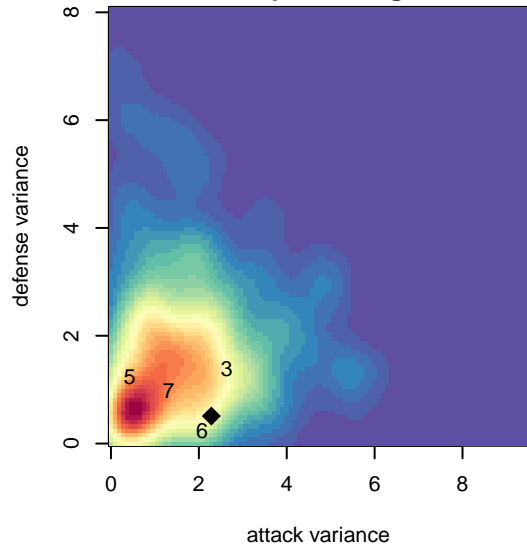

Rocky Mountain FC B01

, MT
 B01 total strength=1299
 attack=5.63 defense=5.66

alt names used:
 ROCKY MOUNTAIN FCU14 BOYS
 ROCKY MOUNTAIN FC

Venues played:
 2015 FC Nova Fall Showcase U14B King
 2015 Vegas Mayors Showcase adidas

Rocky Mountain FC B01
 Dots are actual minus expected GF (blue circles) and GA (red triangles).
 Blue line is smoothed change in attack strength. Red is smoothed change in defense strength.

**attack and defense variance (black dot)
relative to other teams
and top 10 in region**

Performance relative to 13 month average

Distribution of opponents
 Red = Lose zone, Blue = Win zone, Green = Even
 Black line separates win/lose zones

lot. A=Neither has attack advantage, B=Opponent has both attack and defense advantage, C=Opponent has both attack and defense disadvantage, D=Both have