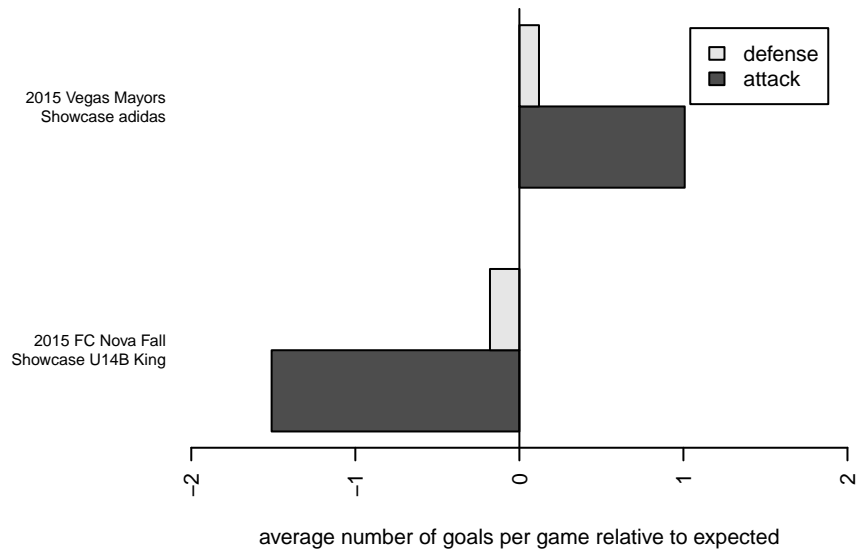

Rocky Mountain FC B01
 Dots are actual minus expected GF (blue circles) and GA (red triangles).
 Blue line is smoothed change in attack strength. Red is smoothed change in defense strength.

**attack and defense variance (black dot)
relative to other teams
and top 10 in region**

**attack and defense rating
relative to others at age
and all opponents in last 13 months**

**attack and defense rating
relative to others at age
and all opponents in last 13 months**

Performance relative to 13 month average

Performance relative to 13 month average

Distribution of opponents
 Red = Lose zone, Blue = Win zone, Green = Even
 Black line separates win/lose zones

lot. A=Neither has attack advantage, B=Opponent has both attack and defense advantage, C=Opponent has both attack and defense disadvantage, D=Both have